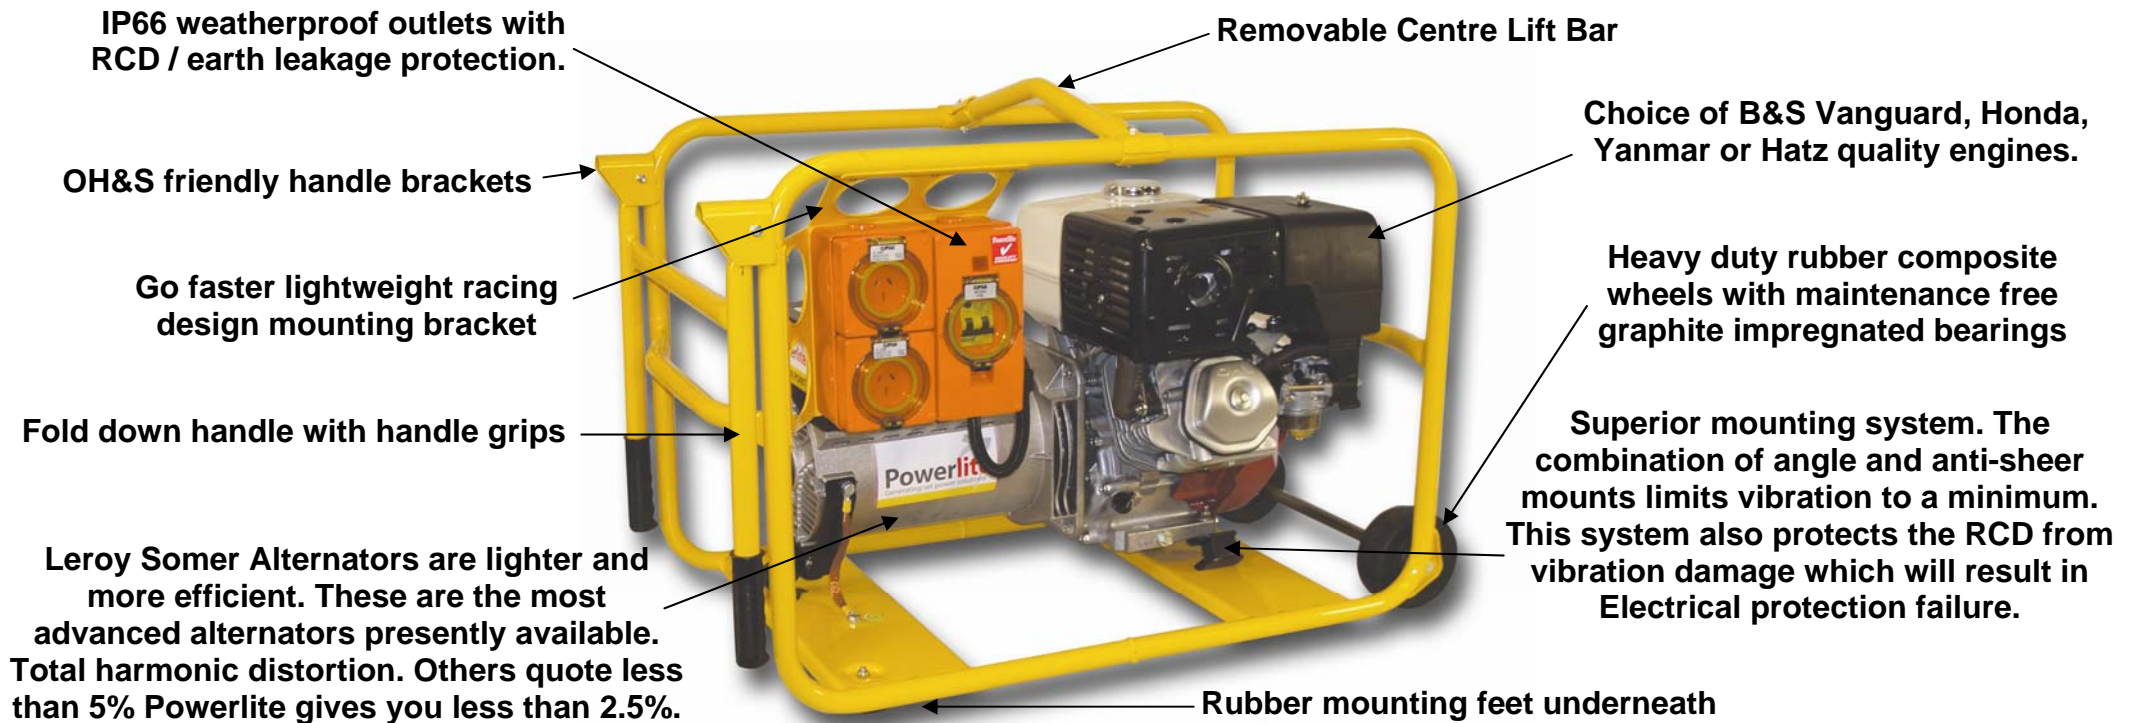

# Not all Generating Sets are the Same ... Please examine the differences.

**Powerlite is the benchmark ... often copied still to be equalled**  
**It is the detail that counts**  
**Fully complies to the Australian Standards which others don't**